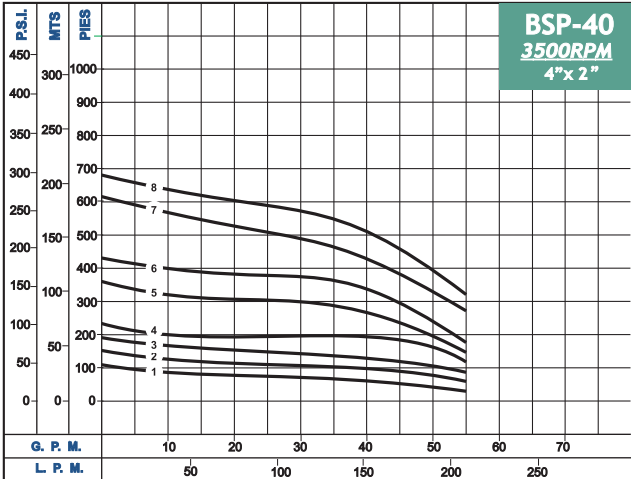

BSP-40
3500RPM
4" x 2"

No.	MODELO	HP	ETAPAS	Ø DESC.
1	BSP 4004-10	1.0	4	2"
2	BSP 4005-15	1.5	5	
3	BSP 4007-20	2.0	7	
4	BSP 4009-30	3.0	9	
5	BSP 4012-50	5.0	12	
6	BSP 4015-50	5.0	15	
7	BSP 4021-75	7.5	21	
8	BSP 4025-75	7.5	25	