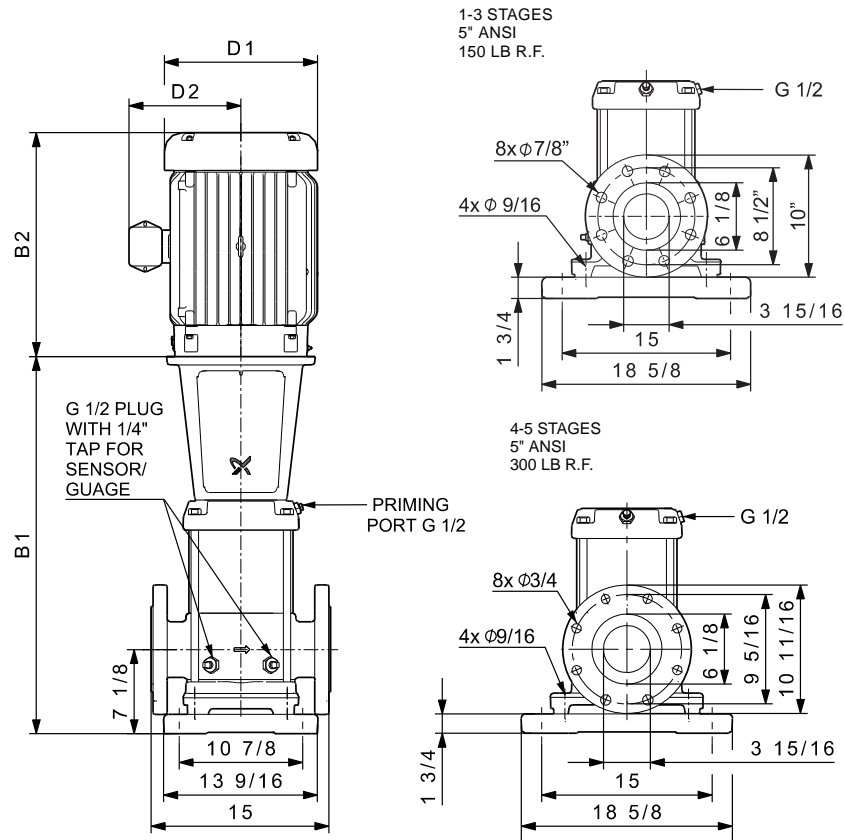

<sup>1)</sup> Weights are based on pump with TEFC motor (see price list for individual weights)  
All dimensions in inches unless otherwise noted.

TM04 3179 3908

Pump type	P2 [hp]	Ph.	Dimensions [inch]									Dimensions [inch]			
			B1	TEFC			ODP			Ship Wt. <sup>1)</sup> [lbs.]	MLE			Ship Wt. [lbs.]	
				D1	D2	B1+B2	D1	D2	B1+B2		D1	D2	B1+B2		
CRN 150-1-1	25	3	32 7/8	13	11 1/2	49 4/8	11 1/2	9	48 7/8	507	-	-	-	-	
CRN 150-1	30	3	32 7/8	15 5/8	13 1/8	49 2/8	11 1/2	9	52 3/8	669	-	-	-	-	
CRN 150-2-2	40	3	39	15 5/8	13 1/8	58 5/8	13 1/4	12 1/4	59 2/8	705	-	-	-	-	
CRN 150-2-1	50	3	39	17	14 1/8	62	13 1/4	12 1/4	60 4/8	735	-	-	-	-	
CRN 150-2	60	3	39	19	15	62	15 1/4	13 1/4	62	915	-	-	-	-	
CRN 150-3-2	75	3	45 5/8	19	15	76 1/8	15 1/4	13 1/4	71 4/8	1178	-	-	-	-	
CRN 150-3-1	75	3	45 5/8	19	15	76 1/8	15 1/4	13 1/4	71 4/8	1178	-	-	-	-	
CRN 150-3	100	3	45 5/8	19	17 3/8	76 2/8	15 1/4	13 1/4	71 4/8	1215	-	-	-	-	
CRN 150-4-2	100	3	51 3/4	19	17 3/8	82 3/8	15 1/4	13 1/4	77 5/8	1236	-	-	-	-	
CRN 150-4-1	100	3	51 3/4	19	17 3/8	82 3/8	15 1/4	13 1/4	77 5/8	1236	-	-	-	-	