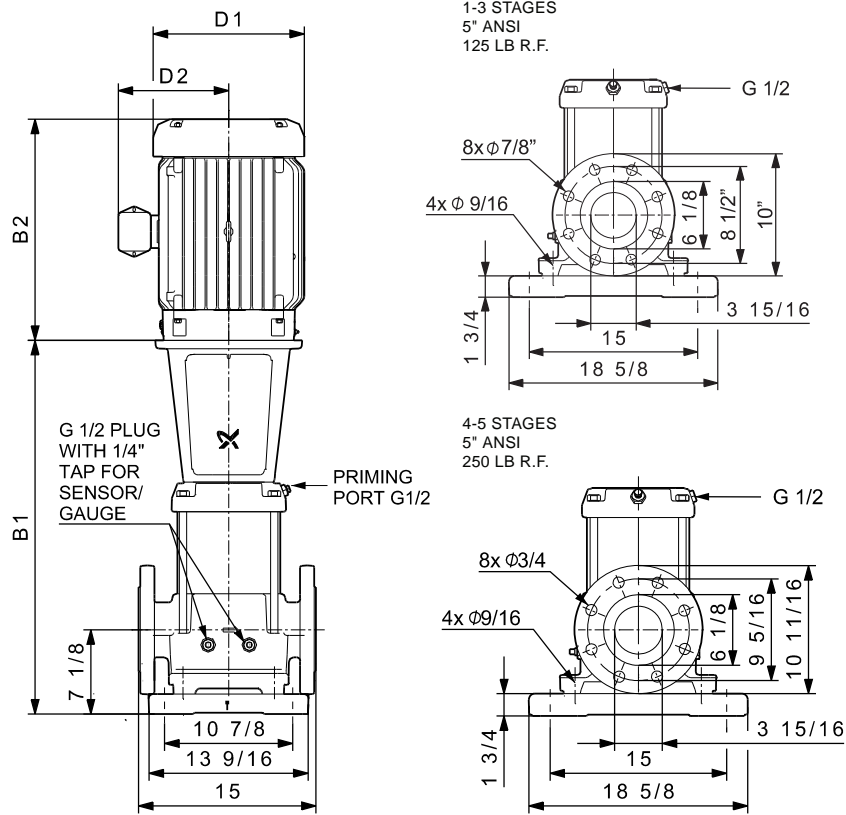

TM04 3178 3908

Pump type	P2 [hp]	Ph.	Dimensions [inch]									Ship Wt. ¹⁾ [lbs.]	Dimensions [inch]				Ship Wt. [lbs.]
			B1	TEFC			ODP			MLE							
				D1	D2	B1+B2	D1	D2	B1+B2	D1	D2		B1+B2				
CR 150-1-1	25	3	32 7/8	13	11 1/2	49 4/8	11 1/2	9	48 7/8	507	-	-	-	-			
CR 150-1	30	3	32 7/8	15 5/8	13 1/8	49 2/8	11 1/2	9	52 3/8	669	-	-	-	-			
CR 150-2-2	40	3	39	15 5/8	13 1/8	58 5/8	13 1/4	12 1/4	59 2/8	705	-	-	-	-			
CR 150-2-1	50	3	39	17	14 1/8	62	13 1/4	12 1/4	60 4/8	735	-	-	-	-			
CR 150-2	60	3	39	19	15	62	15 1/4	13 1/4	62	915	-	-	-	-			
CR 150-3-2	75	3	45 5/8	19	15	76 1/8	15 1/4	13 1/4	71 4/8	1178	-	-	-	-			
CR 150-3-1	75	3	45 5/8	19	15	76 1/8	15 1/4	13 1/4	71 4/8	1178	-	-	-	-			
CR 150-3	100	3	45 5/8	19	17 3/8	76 2/8	15 1/4	13 1/4	71 4/8	1215	-	-	-	-			
CR 150-4-2	100	3	51 3/4	19	17 3/8	82 3/8	15 1/4	13 1/4	77 5/8	1236	-	-	-	-			
CR 150-4-1	100	3	51 3/4	19	17 3/8	82 3/8	15 1/4	13 1/4	77 5/8	1236	-	-	-	-			

¹⁾ Weights are based on pump with TEFC motor (see price list for individual weights)
All dimensions in inches unless otherwise noted.