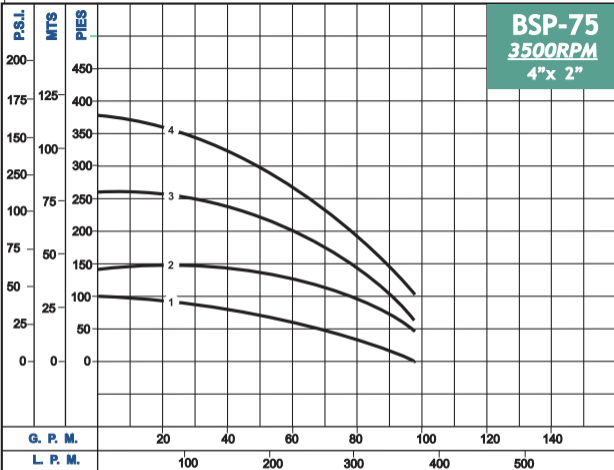

BSP-75
3500RPM
4" x 2"

No.	MODELO	HP	ETAPAS	Ø DESC.
1	BSP 7503-20	2.0	3	2"
2	BSP 7505-30	3.0	5	
3	BSP 7508-50	5.0	8	
4	BSP 7512-75	7.5	12	