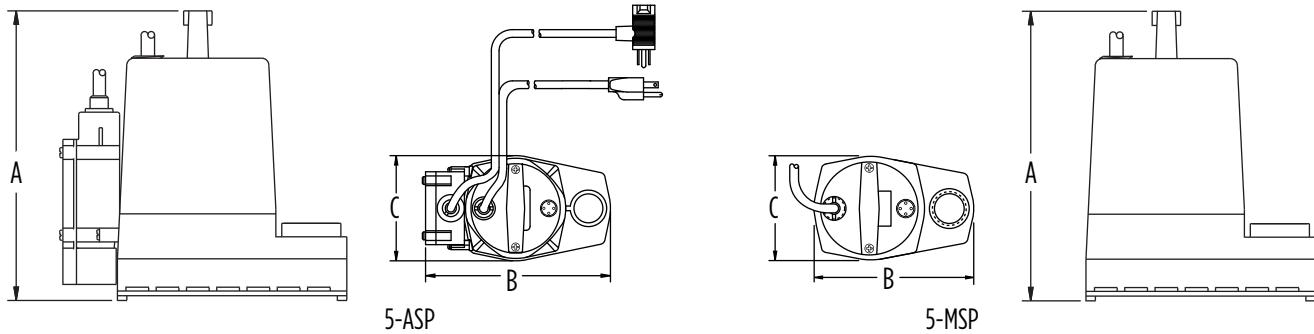

SERIES SPECIFICATIONS

Volts	Hz	Amps		Watts	Performance (GPH @ Height in Feet)					Shut-Off (ft)	PSI
		FLA	Start		1'	3'	5'	10'	20'		
115	60	5	6.4	380	1200	1170	1100	1000	520	26.3'	11.4
230	60	2.5	3.2	380	1200	1170	1100	1000	520	26.3'	11.4

Item No.	Model	HP	Volts	Switch Type/ Operation	On Level	Off Level	Cord	Weight
505300	5-ASP	1/6	115	Piggyback Diaphragm	6" - 9" 15.2 cm - 23 cm	1" - 4" 2.5 cm - 10 cm	10' 3 m	9 lbs 4.08 Kg
505350	5-ASP-LL	1/6	115	Piggyback Diaphragm	2" - 3" 5 cm - 7.6 cm	0.5" - 1.5" 1.27 cm - 3.8 cm	18' 5.5 m	10.25 lbs 4.65 Kg
505400	5-ASP-FS	1/6	115	Integral Float Switch	10" - 12" 24.5 cm - 30.5 cm	2" - 4" 5.1 cm - 10.2 cm	10' 3 m	9 lbs 4.08 Kg
505486	5-MSPR (black pump)	1/6	115	Manual	-	-	10' 3 m	9 lbs 4.08 Kg
505000	5-MSP	1/6	115	Manual	-	-	10' 3 m	8.25 lbs 3.74 Kg
505500	5-MSP	1/6	127	Manual	-	-	10' 3 m	8.25 lbs 3.74 Kg
505025	5-MSP	1/6	115	Manual	-	-	25' 7.6 m	8.75 lbs 3.97 Kg
505176	5-MSP	1/6	115	Manual	-	-	18' 5.5 m	8.75 lbs 3.97 Kg
505202	5-MSP	1/6	230	Manual	-	-	12' 3.6 m (w/o plug)	8.25 lbs 3.74 Kg

UTILITY PUMPS

5 SERIES - 1/6 HP

ENGINEERING DATA

Model	A	B	C
5-MSP	7.78" 19.76 cm	6.1" 15.49 cm	4.13" 10.49 cm
5-ASP	7.78" 19.76 cm	7.75" 19.69 cm	4.13" 10.49 cm

PERFORMANCE DATA

CONSTRUCTION

Motor Housing	Epoxy-coated cast aluminum
Impeller Material	Nylon
Impeller Type	Semi-open
Volute	Nylon
Motor Shaft	Stainless steel
Shaft Seal	Fluoroelastomer (FKM)
Fasteners	Stainless steel
Bearings	Bronze sleeve
Power Cord	SJTW