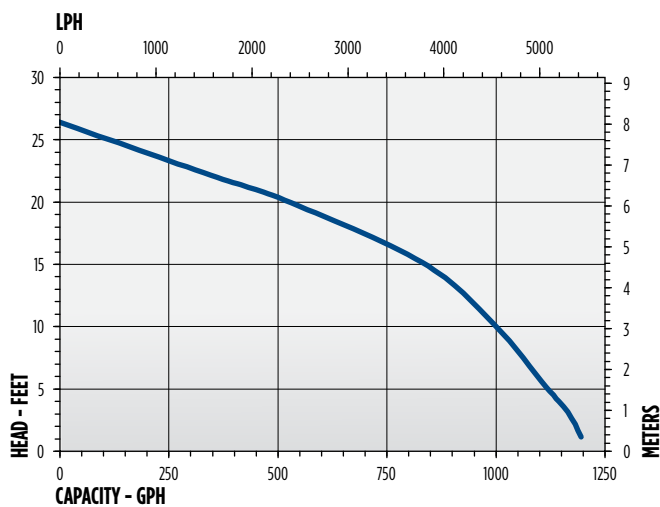

SERIES SPECIFICATIONS

Volts	Hz	Amps		Watts	Performance (GPH @ Height in Feet)					Shut-Off (ft)	PSI
		FLA	Start		1'	3'	5'	10'	20'		
115	60	5	6.4	380	1200	1170	1100	1000	520	26.3'	11.4
230	60	2.5	3.2	380	1200	1170	1100	1000	520	26.3'	11.4

Item No.	Model	HP	Volts	Switch Type/ Operation	On Level	Off Level	Cord	Weight
505300	5-ASP	1/6	115	Piggyback Diaphragm	6" - 9" 15.2 cm - 23 cm	1" - 4" 2.5 cm - 10 cm	10' 3 m	9 lbs 4.08 Kg
505350	5-ASP-LL	1/6	115	Piggyback Diaphragm	2" - 3" 5 cm - 7.6 cm	0.5" - 1.5" 1.27 cm - 3.8 cm	18' 5.5 m	10.25 lbs 4.65 Kg
505400	5-ASP-FS	1/6	115	Integral Float Switch	10" - 12" 24.5 cm - 30.5 cm	2" - 4" 5.1 cm - 10.2 cm	10' 3 m	9 lbs 4.08 Kg
505486	5-MSPR (black pump)	1/6	115	Manual	-	-	10' 3 m	9 lbs 4.08 Kg
505000	5-MSP	1/6	115	Manual	-	-	10' 3 m	8.25 lbs 3.74 Kg
505500	5-MSP	1/6	127	Manual	-	-	10' 3 m	8.25 lbs 3.74 Kg
505025	5-MSP	1/6	115	Manual	-	-	25' 7.6 m	8.75 lbs 3.97 Kg
505176	5-MSP	1/6	115	Manual	-	-	18' 5.5 m	8.75 lbs 3.97 Kg
505202	5-MSP	1/6	230	Manual	-	-	12' 3.6 m (w/o plug)	8.25 lbs 3.74 Kg

UTILITY PUMPS

5 SERIES - 1/6 HP

ENGINEERING DATA

Model	A	B	C
5-MSP	7.78" 19.76 cm	6.1" 15.49 cm	4.13" 10.49 cm
5-ASP	7.78" 19.76 cm	7.75" 19.69 cm	4.13" 10.49 cm

PERFORMANCE DATA

CONSTRUCTION

Motor Housing	Epoxy-coated cast aluminum
Impeller Material	Nylon
Impeller Type	Semi-open
Volute	Nylon
Motor Shaft	Stainless steel
Shaft Seal	Fluoroelastomer (FKM)
Fasteners	Stainless steel
Bearings	Bronze sleeve
Power Cord	SJTW